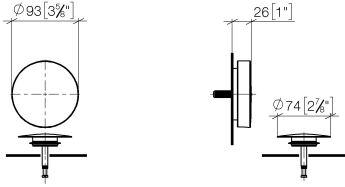

**Pop-up waste and overflow - Brushed Platinum**

IMO

36 243 970

- drain Ø 52mm
- Also suitable for king-size baths.**

Also suitable for king-size baths.

Fits: IMO, LULU, MADISON, MEM, TARA, CL.1, LISSÉ, VAIA, META, CYO

**Required miscellaneous**

- Pop-up waste and overflow -** 35 227 970 90
- bowden cable length 725 mm

36 243 970

mm [inches]

36 243 970